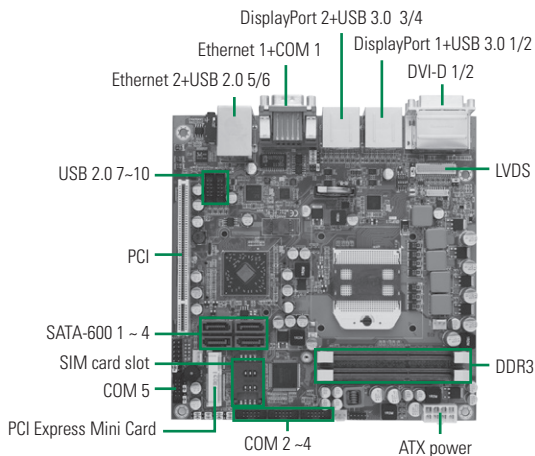

MANO111

AMD Embedded R-Series APU Mini ITX SBC with AMD A75 FCH, DDR3, USB 3.0, LVDS/DisplayPort/DVI-D and Dual LANs

System

CPU	FS1r2 socket AMD Embedded R-Series APU
System Memory	2 x 204-pin SO-DIMM DDR3-1333/1600 max. up to 16 GB
Chipset	AMD A75 FCH
BIOS	AMI UEFI BIOS with OA 3.0 built
SSD	CFast™
Watchdog Timer	255 level, 1 ~ 255 sec
Expansion Interface	PCI, PCIe Mini Card, SIM card
Battery	Lithium 3V/220 mAh
Power Requirements	AMD R-Series R-464L 2.3 GHz, 8 GB DDR3 1600 x 2 +12V @ 3.4A
Size	170 x 170 mm
Board Thickness	1.6 mm
Temperature	0° ~ +60°C (32°F ~ 140°F), operation
Operation Humidity	10% ~ 95% relative humidity, non-condensing

I/O

MIO	1 x RS-232/422/485 (COM 1); with +5V/+12V. 4 x RS-232 (COM 2-5); with +5V/+12V.
SATA	4 SATA-600 with RAID 0, 1, 5 and 10
Hardware Monitoring	Detect CPU/system temperature, voltage and support Smart fan control
Ethernet	1st port as 10/100/1000Mbps supports wake-on-LAN PXE with Realtek RTL8111E 2nd port as 10/100/1000Mbps supports wake-on-LAN, PXE and DUSH with Realtek RTL8111DP
Audio	Supports 2.1channel audio lineout via HD Codec ALC662
USB	4 x USB 3.0 7 x USB 2.0 (USB 11 on the PCI Express Mini Card)
TPM	1.2
SMBus	N/A
Digital IO	8 channels (4-IN & 4-OUT)

Features

- FS1r2 Socket AMD Embedded R-Series APU
- AMD A75 FCH
- Integrated graphics AMD Radeon HD 7 series
- DDR3 Dual channel SO-DIMM 1333/1600 max. up to 16 GB
- 4 SATA-600 support RAID 0,1,5,10
- 4 USB 3.0 supported
- 4 independent displays
- DisplayPort 2 supports multi-stream
- TPM 1.2 supported
- DASH Remote Management Supported

▲ Rear view

▲ Side view

Display

Chipset	Integrated Gfx (AMD Radeon HD7000 series)
Memory Size	Shared memory
LCD Interface	18/24 bit Dual channel LVDS
Display Interface	1 x LVDS 2 x DisplayPort 2 x DVI-D

Packing List